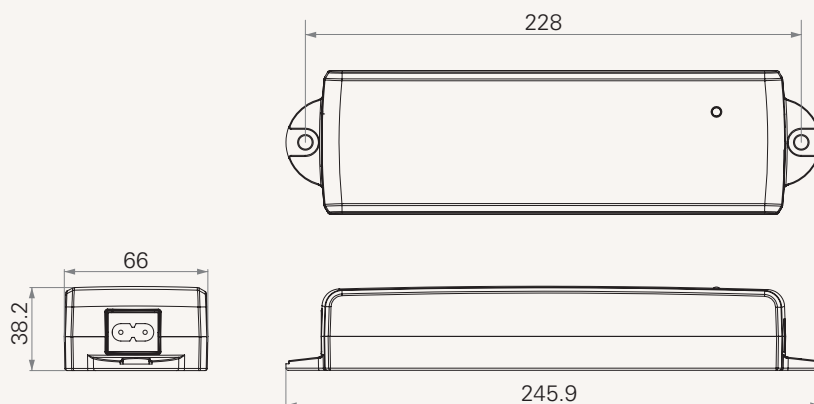

TC11

series

Product Segments

- **Comfort Motion**
- **Ergo Motion**

Built-in transformer type	SMPS
Maximum output	29V DC, 2.5A
Plug support	EU, USA, AUS, UK, JPN, or customized
Number of actuators	1
Color	black or grey
0.06W standby power consumption	
Especially designed for adjustable height desk application	

Drawing

Standard Dimension
(mm)

Terms of Use

The user is responsible for determining the suitability of TiMOTION products for a specific application.

Due to continuous development in order to improve our products, TiMOTION products are subject to frequent modifications and changes without prior notice.

1 = Black

2 = Grey (Pantone 428C)

Cable Length

1 = Straight, 1500mm

2 = Straight, 2000mm

3 = Straight, 4000mm

A = Customized